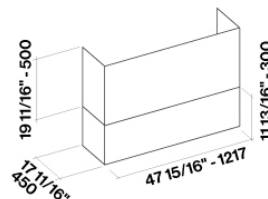

TECHNICAL FEATURES

Installation type

Wall

Dimensions

48 / 120 cm

Finish

Scotch brite stainless steel (AISI
304)

Motor

Net weight

104 lbs

Volumes

31 ft³

Packaging size

Length

53 in

Height

36 in

Depth

29 in

CONSUMPTION AND CONNECTION FEATURES

Maximum consumption

680 W

Optional chimney