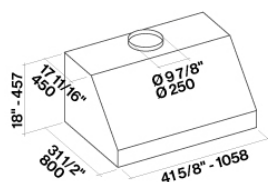

TECHNICAL FEATURES

Installation type

Wall

Dimensions

48 / 120 cm

Finish

Scotch brite stainless steel (AISI
304)

Motor

Net weight

104 lbs

Volumes

31 ft³

Packaging size

Length

53 in

Height

36 in

Depth

29 in

CONSUMPTION AND CONNECTION FEATURES

Maximum consumption

680 W

Optional chimney