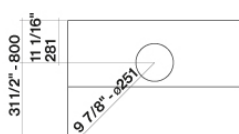

TECHNICAL FEATURES

Installation type

Wall

Dimensions

48 / 120 cm

Finish

Scotch brite stainless steel (AISI
304)

Motor

Net weight

104 lbs

Volumes

31 ft³

Packaging size

Length

53 in

Height

36 in

Depth

29 in

CONSUMPTION AND CONNECTION FEATURES

Maximum consumption

680 W

Optional chimney