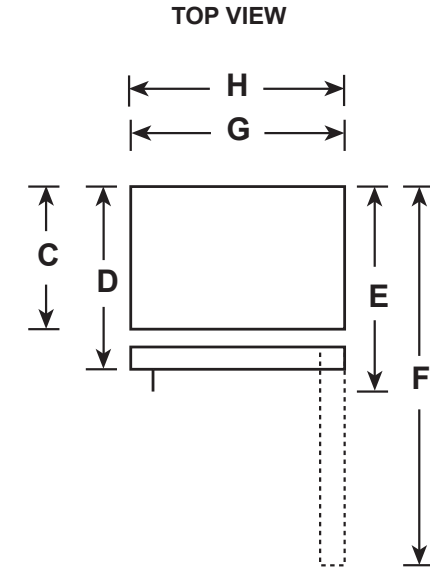

# GTS22KGN/KMN/KYN

GE® 21.9 Cu. Ft. Top-Freezer Refrigerator

## DIMENSIONS AND INSTALLATION INFORMATION (IN INCHES)

OVERALL DIMENSIONS	Height to top of hinge (in.) <b>A</b>	66-3/8
	Height to top of case (in.) <b>B</b>	65-7/8
	Case depth without door (in.) <b>C</b>	28-5/8
	Case depth less door handle (in.) <b>D</b>	32-3/8
	Case depth with door handle (in.) <b>E</b>	34-1/2
	Depth with fresh food door open 90° (in.) <b>F</b>	63-1/2
	Width (in.) <b>G</b>	32-3/4
	Width with door open 90° with door handle (in.) <b>H</b>	35-3/8
AIR CLEARANCES	Each side (in.)	1/8
	Top (in.)	1
	Back (in.)	2