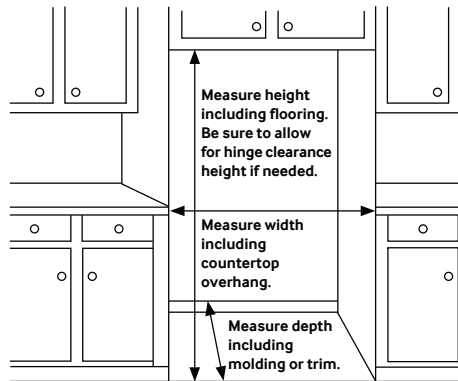

Rating

ENERGY STAR® rated:
746 kWh/yr

RF27T5501SR

SAMSUNG

27 cu. ft. 3-Door French Door Refrigerator with Family Hub™ and External Water & Ice Dispenser

Installation Specifications

1. Measure the height, width and depth of the opening, making sure to include baseboards, molding tile, countertop overhang, etc. Check to be sure there is enough room to open the door (consider walls, islands or other obstacles when measuring).
2. Refer to illustration below to determine dimensions.
3. Allow 2.5" of clearance on hinge side of refrigerator when installing next to a wall where handle may make contact.
4. Allow 1" minimum clearance at rear for proper air circulation and water/electrical connections. Allow a 3/8" minimum clearance at sides and top for ease of installation.
5. Ensure each door and entryway in the home is wide enough for the refrigerator to be moved through easily.

For optimal usage and to be able to open refrigerator doors completely, do not install next to a wall.

Please note: The following dimension and cutout information is for planning purposes only. For complete installation details, consult manual packed with product, or download manual online at samsung.com.

Dimensions

Total Capacity: 26.5 cu. ft.

Refrigerator: 17.9 cu. ft.

- External Filtered Water and Ice Dispenser
 - Crushed or Cubed Ice
- Full Width Drawer
- 4 Tempered Glass Spill-Proof Shelves
- 2 Humidity-Controlled Crispers
- 6 Door Bins
 - Right Door: 3 Gallon Bins
 - Left Door: 3 Regular Bins
- Adjustable Shelves for Tall Oversized Items
- High Efficiency LED Lighting

*Compressor, evaporator, condenser, drier and connecting tubing.

Product Dimensions & Weight

Dimensions (WxHxD with hinges, handles and doors):
35³/₄" x 70" x 35³/₈"

Dimensions (WxHxD without hinges and door):
35³/₄" x 68⁷/₈" x 28⁷/₈"