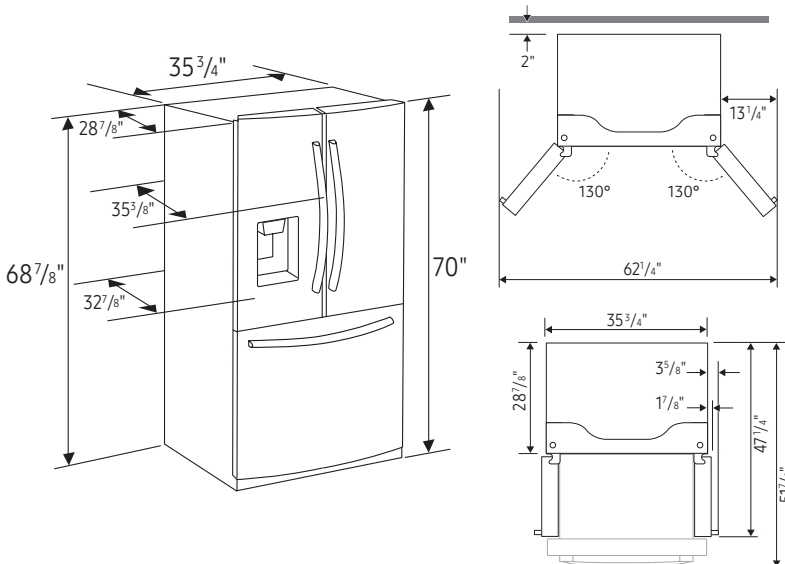

Rating

ENERGY STAR® rated:
746 kWh/yr

RF27T5501SR

SAMSUNG

27 cu. ft. 3-Door French Door Refrigerator with Family Hub™ and External Water & Ice Dispenser

Installation Specifications

1. Measure the height, width and depth of the opening, making sure to include baseboards, molding tile, countertop overhang, etc. Check to be sure there is enough room to open the door (consider walls, islands or other obstacles when measuring).
2. Refer to illustration below to determine dimensions.
3. Allow 2.5" of clearance on hinge side of refrigerator when installing next to a wall where handle may make contact.
4. Allow 1" minimum clearance at rear for proper air circulation and water/electrical connections. Allow a 3/8" minimum clearance at sides and top for ease of installation.
5. Ensure each door and entryway in the home is wide enough for the refrigerator to be moved through easily.

For optimal usage and to be able to open refrigerator doors completely, do not install next to a wall.

Please note: The following dimension and cutout information is for planning purposes only. For complete installation details, consult manual packed with product, or download manual online at samsung.com.

Dimensions

Total Capacity: 26.5 cu. ft.

Refrigerator: 17.9 cu. ft.

- External Filtered Water and Ice Dispenser
 - Crushed or Cubed Ice
- Full Width Drawer
- 4 Tempered Glass Spill-Proof Shelves
- 2 Humidity-Controlled Crispers
- 6 Door Bins
 - Right Door: 3 Gallon Bins
 - Left Door: 3 Regular Bins
- Adjustable Shelves for Tall Oversized Items
- High Efficiency LED Lighting

*Compressor, evaporator, condenser, drier and connecting tubing.

Product Dimensions & Weight

Dimensions (WxHxD with hinges, handles and doors):
35³/₄" x 70" x 35³/₈"

Dimensions (WxHxD without hinges and door):
35³/₄" x 68⁷/₈" x 28⁷/₈"