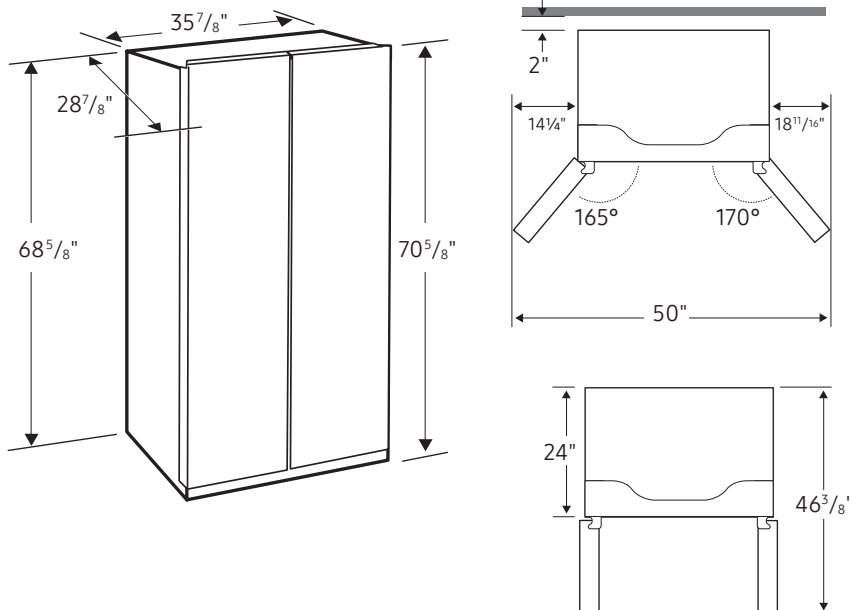

Installation Specifications

1. Measure the height, width and depth of the opening, making sure to include baseboards, molding tile, countertop overhang, etc. Check to be sure there is enough room to open the door (consider walls, islands or other obstacles when measuring).
2. Refer to illustration below to determine dimensions.
3. Allow 2.5" of clearance on hinge side of refrigerator when installing next to a wall where handle may make contact.
4. Allow 1" minimum clearance at rear for proper air circulation and water/electrical connections. Allow a 3/8" minimum clearance at sides and top for ease of installation.
5. Ensure each door and entryway in the home is wide enough for the refrigerator to be moved through easily.

For optimal usage and ability to open refrigerator doors completely, do not install next to a wall.

Please note: The following dimension and cutout information is for planning purposes only. For complete installation details, consult manual packed with product or download manual online at samsung.com.

Dimensions

Total Capacity: 22.6 cu. ft.

Refrigerator: 14.6 cu. ft.

- 4 Tempered Glass Shelves
- Slide-In Shelf
- 2 Drawers
- 5 Door Bins
 - 3 Gallon Bins
 - 2 Door Bins
- Top LED Lighting

Freezer: 8.0 cu. ft.

Dimensions (WxHxD without hinges and door): 35⁷/₈" x 68⁵/₈" x 24"

Weight: 263 lbs

Shipping Dimensions & Weight (WxHxD)

Dimensions: 37³/₄" x 75³/₈" x 30¹/₈"

Weight: 271 lbs

Color	Model #	UPC Code
White Glass	RS23CB760012	887276715889
Fingerprint Resistant Stainless Steel	RS23CB7600QL	887276715896