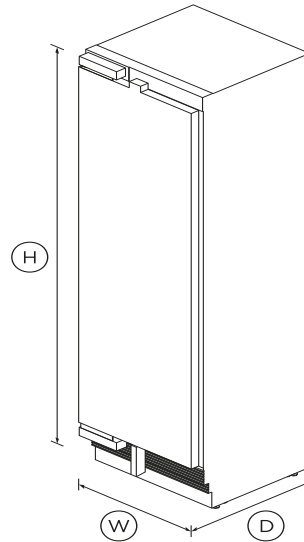

Integrated Column Refrigerator, 24", Water

Series 11 | Integrated

Panel Ready | Left hinge

Install it separately or pair with another Column for seamless integration – this model is left hinge with stainless steel interior.

DIMENSIONS

Height	84"
Width	23 3/4"
Depth	24"

FEATURES & BENEFITS

Variable temperature zones

Create the perfect climate by storing food at their optimal temperature. Change a compartment to Fridge, Pantry or Chill.