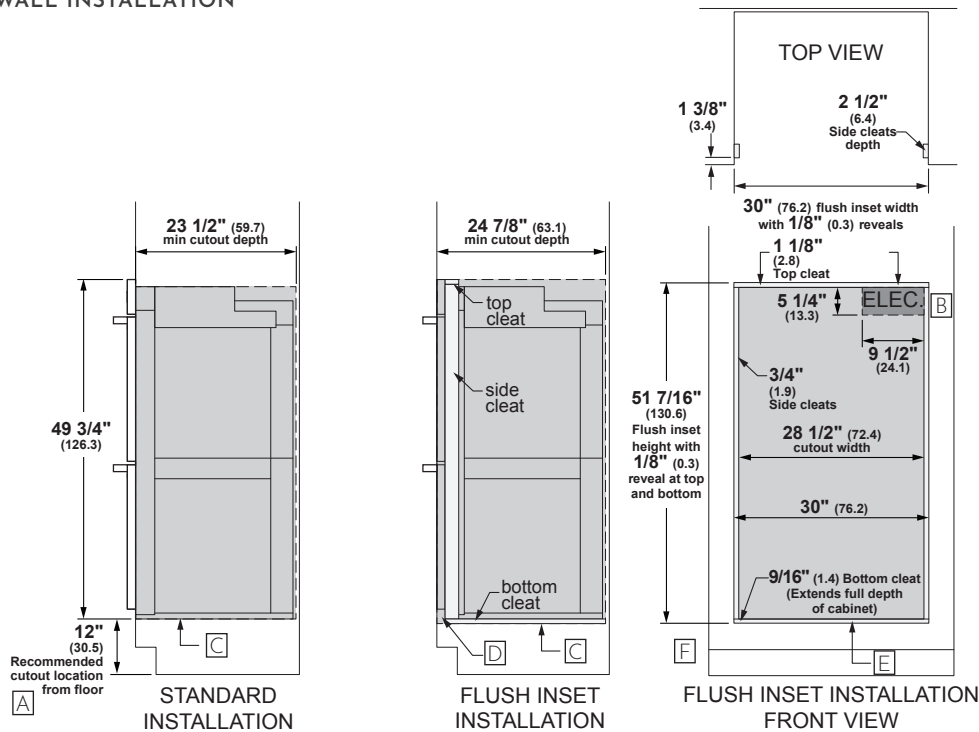

WALL INSTALLATION

HELPFUL TIPS

- [A] Based on a user height of 5' 6" to 5' 10"
- [B] Junction box location (May also be located in adjacent cabinet.)
- [C] Platform must be able to support 400 lbs (181 kg)
- [D] Cabinet surfaces must be an appearance finished surface for flush installation.
- [E] Cleats may be visible and should be finished to match cabinetry.
- [F] If optional flush install vent trim accessory ZX30VT2 is ordered, please adjust cutout height to 51-1/8" and bottom cleat height to 1/4".
- [G] Dimension per Warming Drawer requirement

Allow 1/8" (0.3) clearances from side edges of oven door.