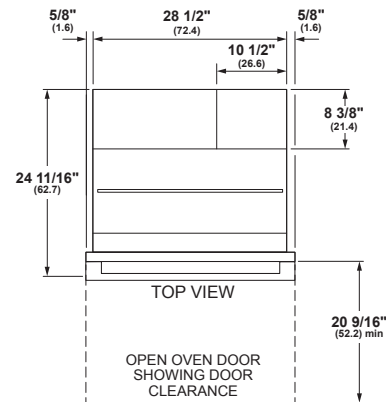

### SPECIFICATIONS

Overall Width	29 3/4" (75.6 cm)
Overall Height	51 3/16" (130.0 cm)
Overall Depth Including Handle	24 11/16" (62.7 cm)
Oven Door Clearance	20 9/16" (52.2 cm)
Overall Oven Interior Capacity	10.0 cu. ft. (283.2 liters)
Oven Interior Dimensions (W x H x D) each oven	25" x 17 3/8" x 20 1/4" (63.5 x 44.1 x 51.4 cm)
Minimum Cabinet Width*	30" (76.2 cm)
Minimum Cabinet Depth*	24" (61.0 cm)
Minimum Base Support	400 lbs. (181 kg)
Cutout Width*	28 1/2" (72.4 cm) Min 28 5/8" (72.7 cm) Max
Cutout Height*	49 3/4" (126.3 cm) Min 51 15/16" (131.9 cm) Max
Cutout Depth*	23 1/2" (59.7 cm) Min
Volts/Hertz/Amps	240/208 V AC, 60 Hz, 40A
Conduit Length	48" (72" available special order: WB18T10398)
Electrical Rating	6.8 kW at 208V 9.0 kW at 240V
Shipping Weight	390 lbs. (178 kg)

### OVERALL DIMENSIONS

Dimensions in parentheses are in centimeters unless otherwise noted. Actual product dimensions may vary due to manufacturing tolerances.