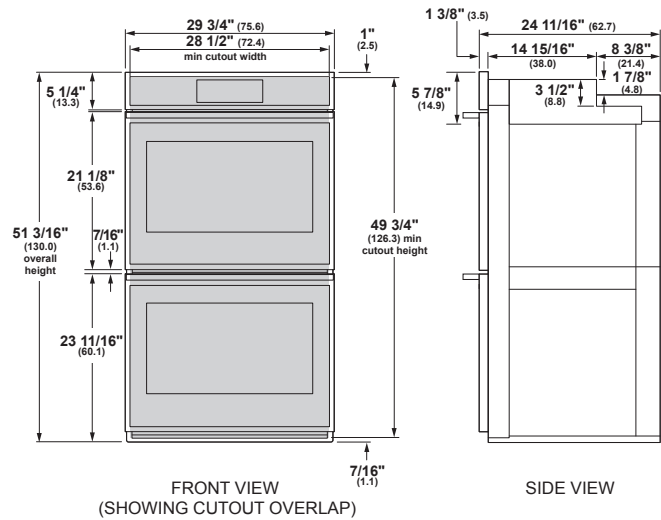

### SPECIFICATIONS

Overall Width	29 3/4" (75.6 cm)
Overall Height	51 3/16" (130.0 cm)
Overall Depth Including Handle	24 11/16" (62.7 cm)
Oven Door Clearance	20 9/16" (52.2 cm)
Overall Oven Interior Capacity	10.0 cu. ft. (283.2 liters)
Oven Interior Dimensions (W x H x D) each oven	25" x 17 3/8" x 20 1/4" (63.5 x 44.1 x 51.4 cm)
Minimum Cabinet Width*	30" (76.2 cm)
Minimum Cabinet Depth*	24" (61.0 cm)
Minimum Base Support	400 lbs. (181 kg)
Cutout Width*	28 1/2" (72.4 cm) Min 28 5/8" (72.7 cm) Max
Cutout Height*	49 3/4" (126.3 cm) Min 51 15/16" (131.9 cm) Max
Cutout Depth*	23 1/2" (59.7 cm) Min
Volts/Hertz/Amps	240/208 V AC, 60 Hz, 40A
Conduit Length	48" (72" available special order: WB18T10398)
Electrical Rating	6.8 kW at 208V 9.0 kW at 240V
Shipping Weight	390 lbs. (178 kg)

### OVERALL DIMENSIONS

Dimensions in parentheses are in centimeters unless otherwise noted. Actual product dimensions may vary due to manufacturing tolerances.