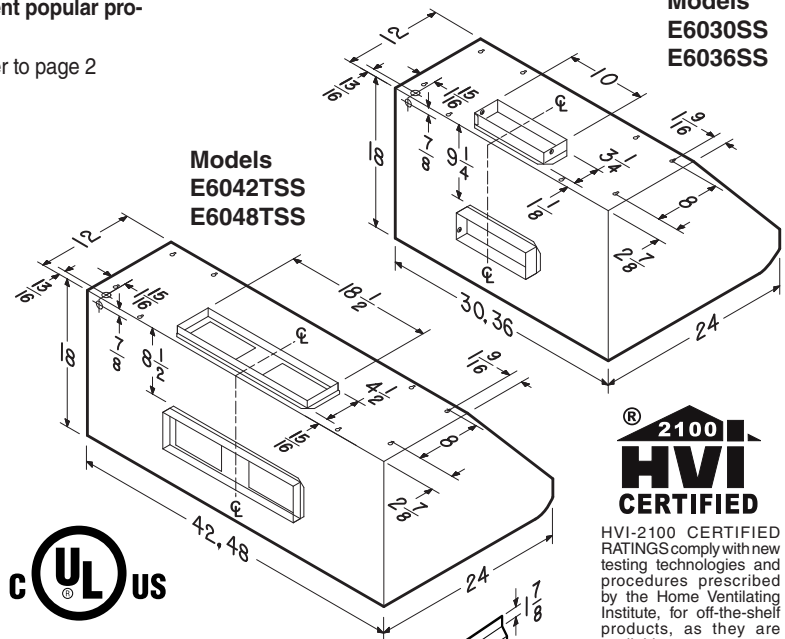

Dual Blower

- 120 VAC, 60 Hz, 9.0 Amps
- 1200 cfm, sound level no greater than 14.5 sones (high speed, vert. & horiz. discharge)
- 350 cfm, 2.0 sones (working speed, vert. & horiz. discharge)

Models
E6030SS
E6036SS

Models
E6042TSS
E6048TSS

RMP Series Backsplash
(Optional)