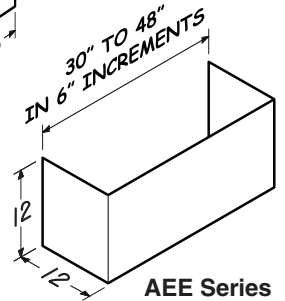

Models
E6030SS
E6036SS

Models
E6042TSS
E6048TSS

RMP Series Backsplash
(Optional)

HVI-2100 CERTIFIED RATINGS comply with new testing technologies and procedures prescribed by the Home Ventilating Institute, for off-the-shelf products, as they are available to consumers. Product performance is rated at 0.1 in. static pressure, based on tests conducted in a state-of-the-art test laboratory. Sones are a measure of humanly-perceived loudness, based on laboratory measurements.