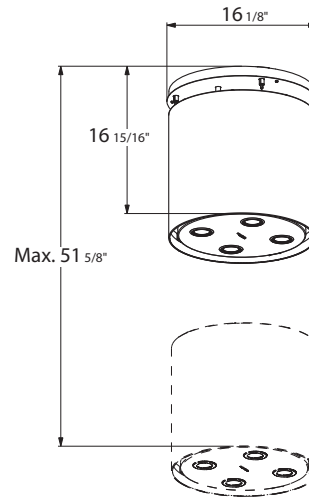

ZOOM UP/DOWN ICONIC RANGE HOOD

DIMENSIONS

SPECIFICATIONS

Min. / Max ceiling height (IL)	8' min - 9' max
Min. / Max ceiling height (IS)	7' min - 9' max
Maximum Zoom movement	34"
Zoom width | height	16 1/8" | 16 5/16"
recirculation only (NON-DUCTED ONLY)	Yes - charcoal filters included
controls	5 speed digital control
lighting (Zoom hood IS and IL)	4 LED (1 Watt) - spot lights
lighting (Ceiling fixture IL)	6 LED (1Watt) - spot lights
24-hour antipollution mode	yes
30 Minute delay auto shut off	yes
Perimetric filter system	yes
10 Minute Intensive speed	yes
grease filters	dishwasher safe mesh
ADA compliant	yes - remote control included
AC power	350 watts / 2.9 amps

ZOOMIS16SS400-B