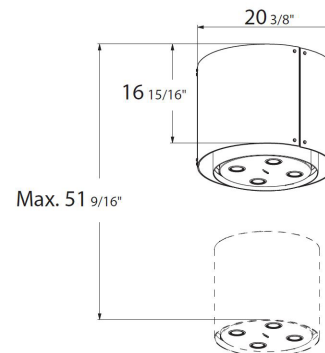

ZOOMIL16SS400 with Vanilla Shade

ACCESSORIES

FILTER1 –
Charcoal Filter Kit

High quality charcoal filter for use when recirculating the air back into the kitchen. Filters out odor and should be replaced every 6 months.

FILTER1LL –
Long Lasting Charcoal Filter Kit

New washable charcoal filter can be recharged and washed up to 8 times. For use when recirculating the air back into the kitchen. Filters out odor and can last up to 4 years

WARNING! Product specifications are subject to change without notification. Consult the installation instructions before you begin installing this range hood

Imagined in Italy