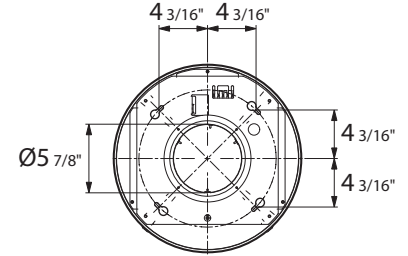

DIMENSIONS

SPECIFICATIONS

Min. / Max ceiling height (IL)	8' min - 9' max
Min. / Max ceiling height (IS)	7' min - 9' max
Maximum Zoom movement	34"
Zoom width height	16 1/8" 16 5/16"
recirculation only (NON-DUCTED ONLY)	Yes - charcoal filters included
controls	5 speed digital control
lighting (Zoom hood IS and IL)	4 LED (1 Watt) - spot lights
lighting (Ceiling fixture IL)	6 LED (1Watt) - spot lights
24-hour antipollution mode	yes
30 Minute delay auto shut off	yes
Perimetric filter system	yes
10 Minute Intensive speed	yes
grease filters	dishwasher safe mesh
ADA compliant	yes - remote control included
AC power	350 watts / 2.9 amps

ZOOMIS16SS400-B

ZOOMIS16SS400-B Top Diagram
ZOOMIL16SS400

PERFORMANCE

SPEED	1	2	3	BOOST
CFM	150	250	350	390
Sones	3.9	5.0	6.0	7.3

IMPORTANT NOTE: Custom designed shades must be at least 16 15/16" high x 20 1/4" wide. Shade materials must be made of **non-combustable** materials.