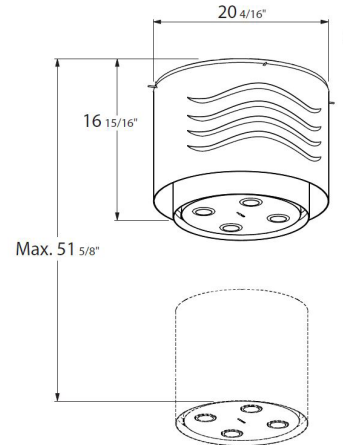

ZOOMIL16SS400 with Oceana Shade