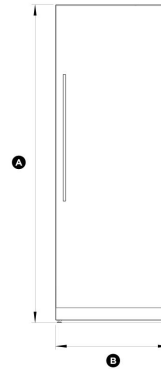

RS3084SR1

Integrated Column Refrigerator 30"

Integrated

This Integrated Fisher & Paykel Column Refrigerator is right hinge with a white finished stainless steel interior. It can be installed separately or together with different sized Integrated Column Refrigeration for true design freedom.

Dimensions

Depth	24"
Height	Ⓐ 84"
Width	Ⓑ 29 3/4"

Features & Benefits

Mix & match

Integrated Column Refrigeration gives you the freedom to mix and match. Different sized Column Fridges and Freezers can be installed separately or paired. Finish them with our stainless steel door panels or customise to match your own kitchen cabinetry.